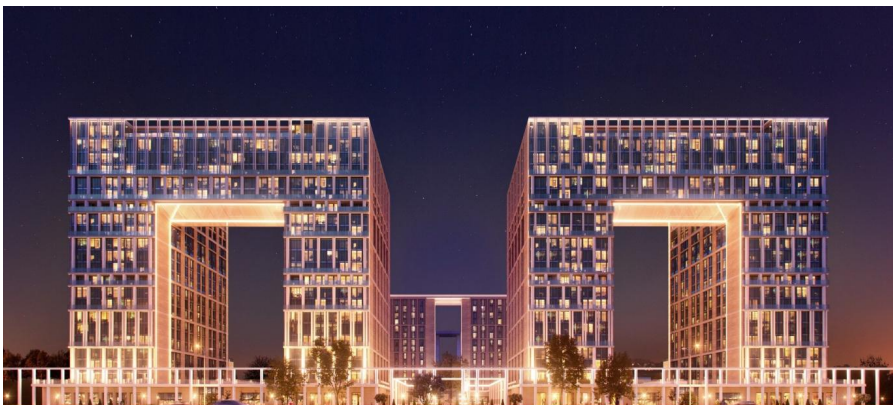

Apartment complex "Defans"

ST. PETERSBURG