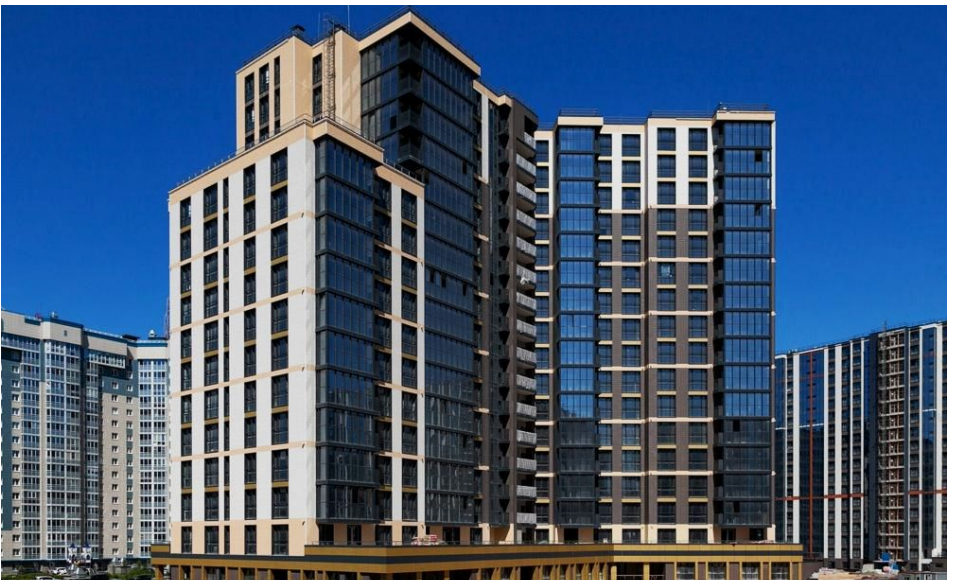

Apartment complex "Nahimov"

ST. PETERSBURG