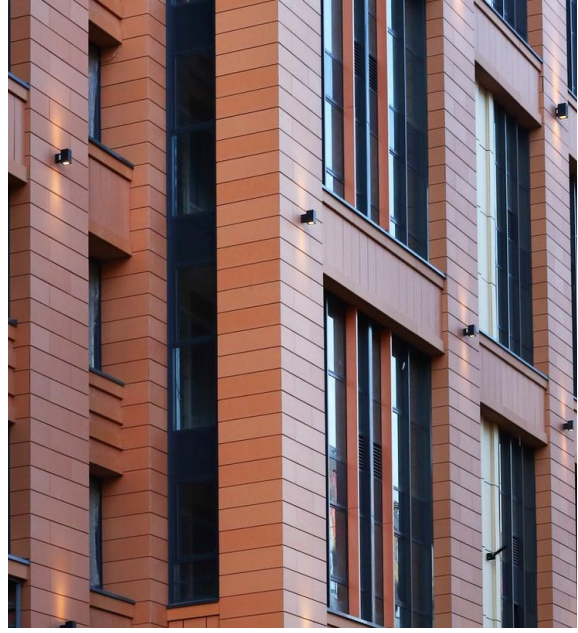

Apartment complex "Novyj Lessner"

ST. PETERSBURG