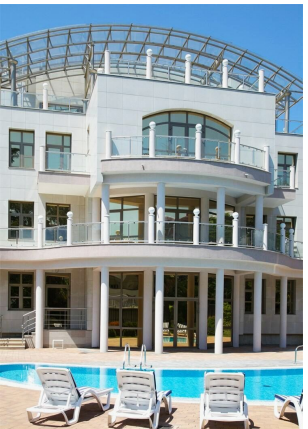

Apartment complex "Zvezdny" hotel

📍 SOCHI, KRASNODAR TERRITORY