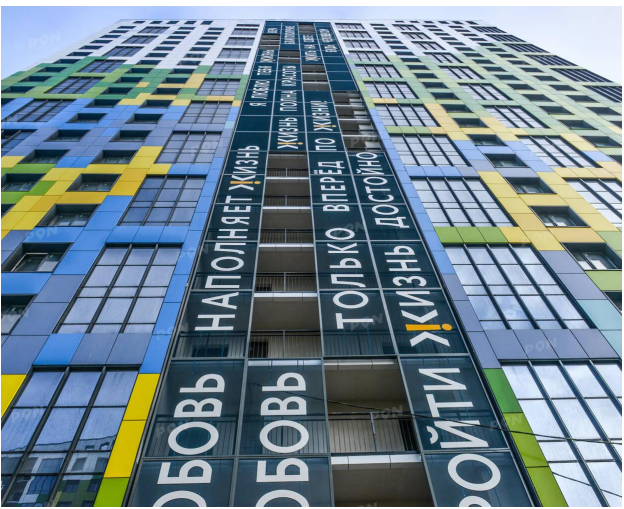

Apartment complex "Svetlyj mir "Zhizn'!"

ST. PETERSBURG