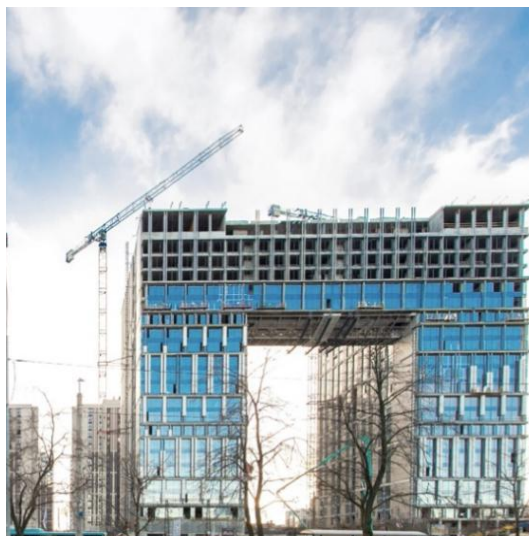

Apartment complex "Defans"

ST. PETERSBURG