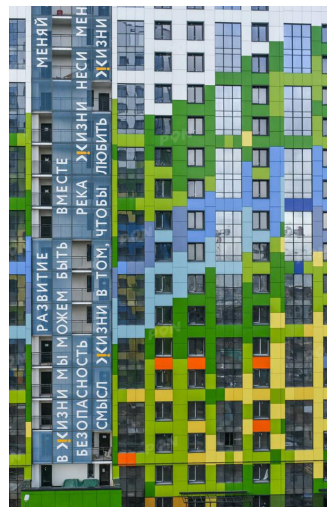

Apartment complex "Svetlyj mir "Zhizn'!"

ST. PETERSBURG