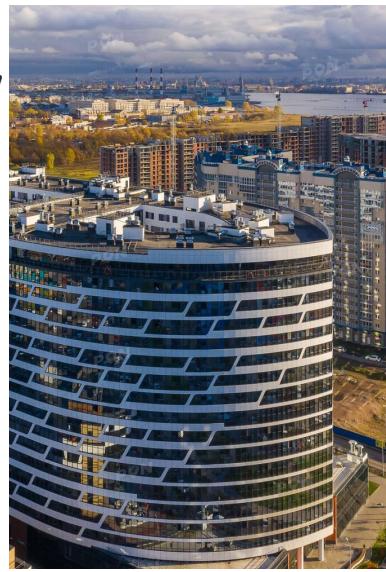

Apartment complex "Svetlyj mir" "Ya - romantik..."

ST. PETERSBURG