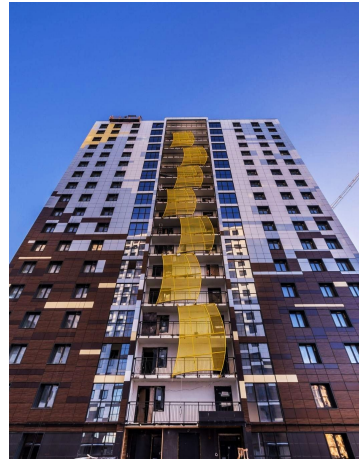

Apartment complex "Svetlyj mir" "Ya - romantik..."

ST. PETERSBURG