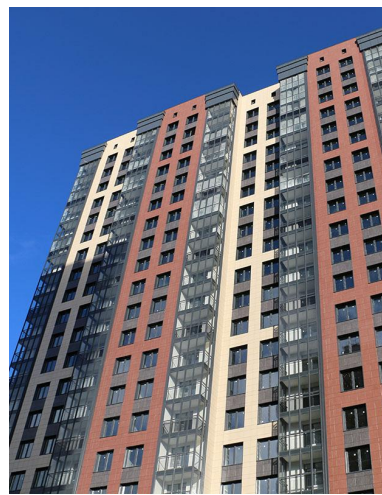

Apartment complex “Zhemchuzhnyj kaskad”

ST. PETERSBURG