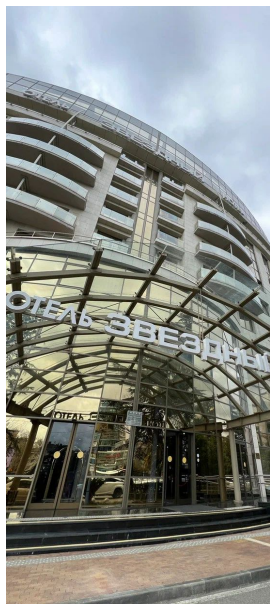

An aerial photograph of a tall, modern skyscraper with a glass facade, reflecting the sunset. The building is the central focus, surrounded by a dense urban landscape with various residential and commercial buildings, roads, and green spaces. The sky is filled with soft, golden light from the setting sun, creating a dramatic and atmospheric scene.

Apartment complex "Rezidenciya Sokol'niki"

ST. PETERSBURG

Apartment complex “Neoklassika”

ST. PETERSBURG

Apartment complex "Zvezdny" hotel

📍 SOCHI, KRASNODAR TERRITORY

Apartment complex “Zhemchuzhnyj kaskad”