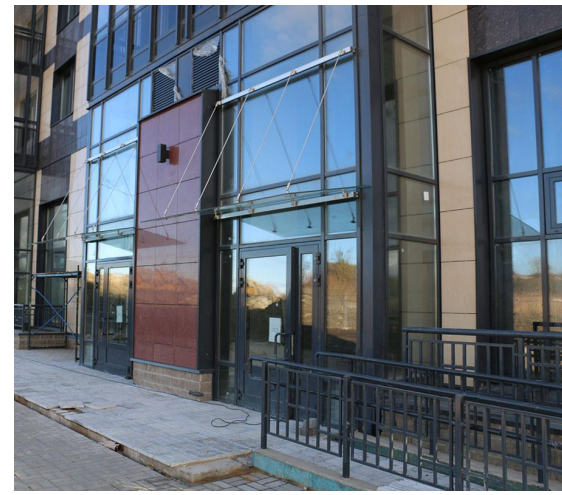

Apartment complex “Zhemchuzhnyj kaskad”

ST. PETERSBURG