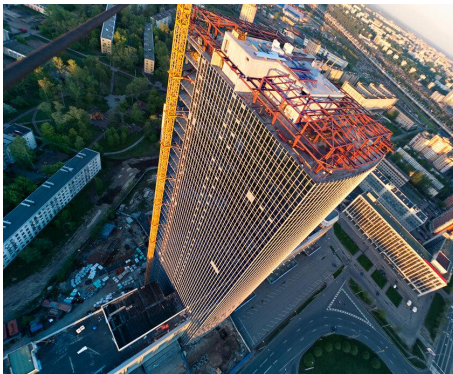

Business Center "Lider Tower"

ST. PETERSBURG