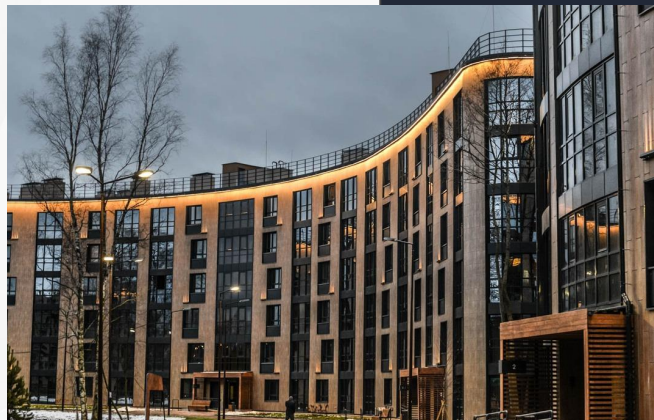

An aerial photograph of a tall, modern skyscraper with a glass facade, reflecting the sunset. The building is the central focus, surrounded by a dense urban landscape with various residential and commercial buildings, roads, and green spaces. The sky is filled with soft, golden light from the setting sun, creating a dramatic and atmospheric scene.

SK PROFILE GROUP

INSTALLATION OF TRANSPARENT ALUMINUM STRUCTURES

SK PROFILE GROUP

About
us

SK Profile Group is a company group with powerful industrial and technological capabilities, which has an impeccable business reputation and a respected position on the Russian domestic market.

PRODUCTION BASE

Our company has a production base with an area of 4,000 sq.m.

Production capacities for processing and manufacture of transparent aluminum structures come to 20,000 sq.m./month.

We have all necessary material and technical resources such as suspended platforms, vehicles, production equipment, rigging, small tools and equipment.