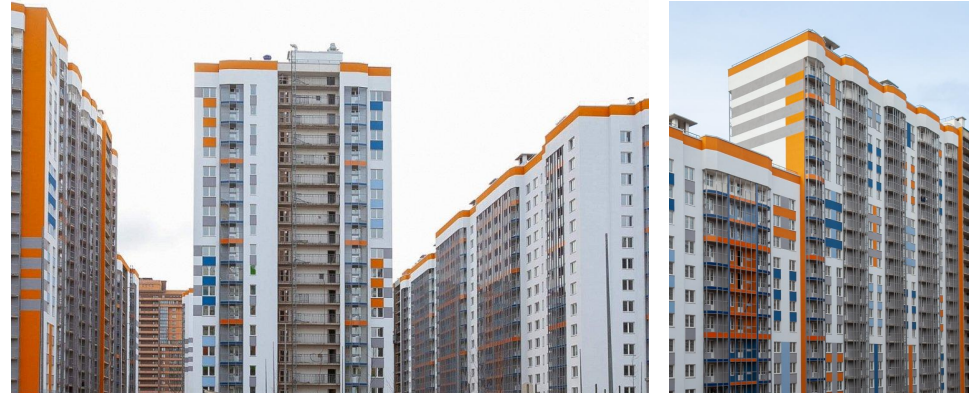

Apartment complex "Territoriya"

ST. PETERSBURG