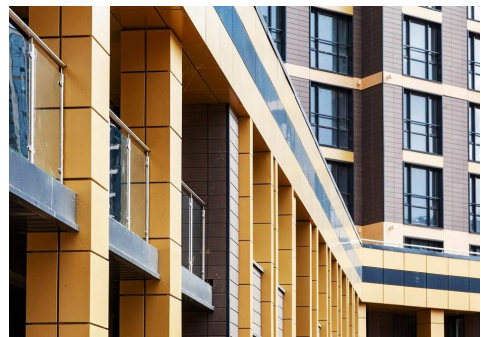

Apartment complex "Nahimov"

ST. PETERSBURG