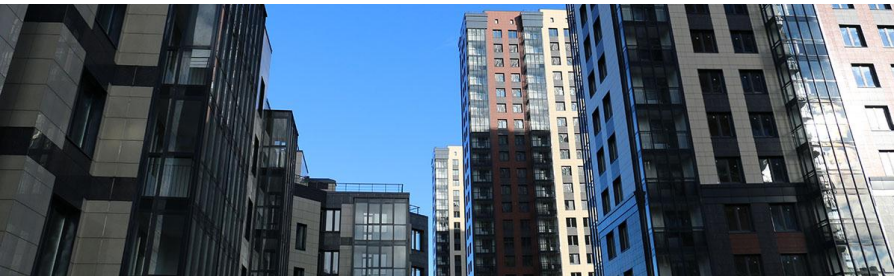

Apartment complex “Zhemchuzhnyj kaskad”

ST. PETERSBURG