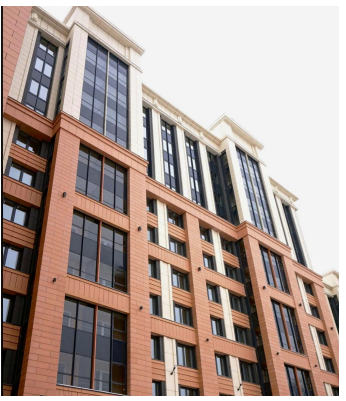

Apartment complex "Novyj Lessner"

ST. PETERSBURG