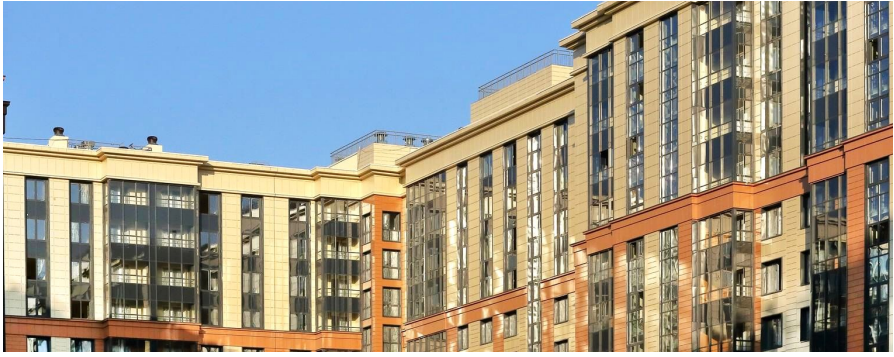

Apartment complex "Novyj Lessner"

ST. PETERSBURG