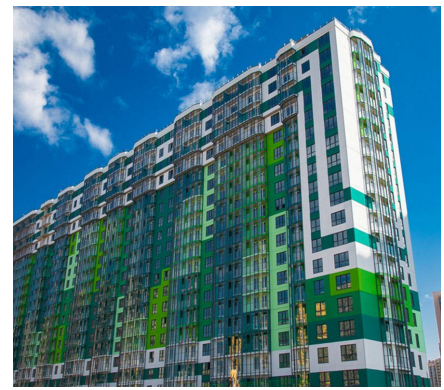

Apartment complex "Joga"

ST. PETERSBURG