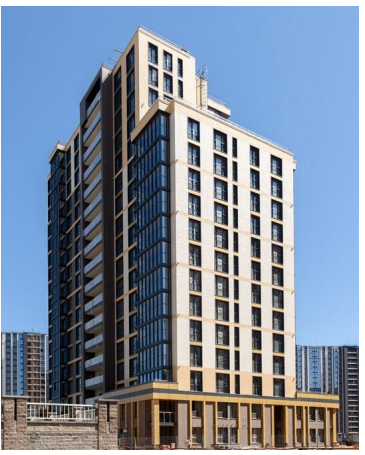

An aerial photograph of a tall, modern skyscraper with a glass facade, reflecting the sunset. The building is the central focus, surrounded by a dense urban landscape with various residential and commercial buildings, roads, and green spaces. The sky is filled with soft, golden light from the setting sun, creating a dramatic and atmospheric scene.

SK PROFILE GROUP

INSTALLATION OF TRANSPARENT ALUMINUM STRUCTURES

SK PROFILE GROUP

About
us

SK Profile Group is a company group with powerful industrial and technological capabilities, which has an impeccable business reputation and a respected position on the Russian domestic market.

Apartment complex "Rezidenciya Sokol'niki"

ST. PETERSBURG

Apartment complex “Neoklassika”

ST. PETERSBURG

Apartment complex "Zvezdny" hotel

📍 SOCHI, KRASNODAR TERRITORY

Apartment complex “Zhemchuzhnyj kaskad”