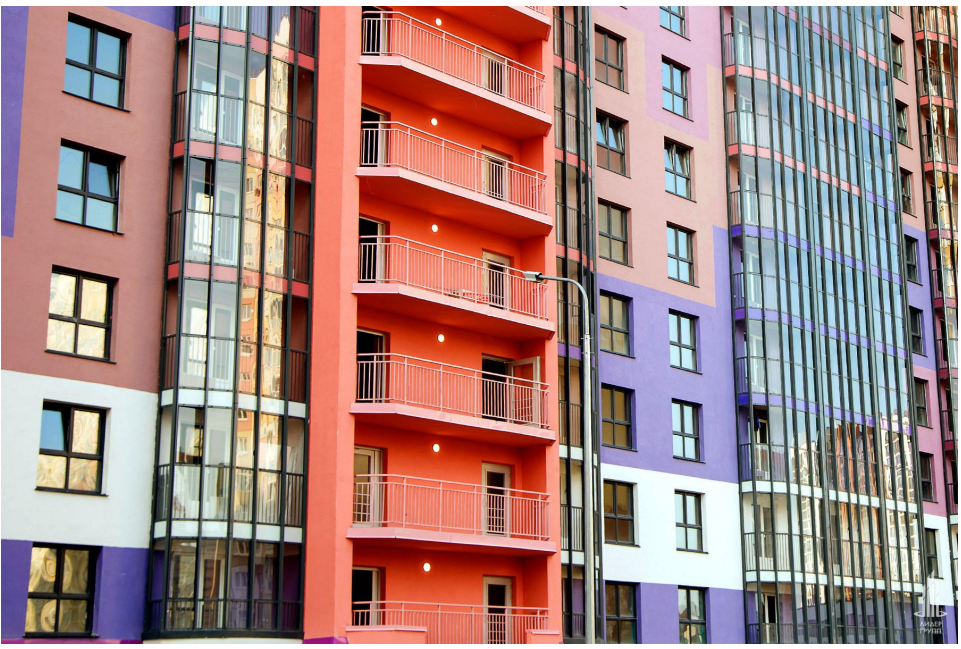

Apartment complex "Joga"

ST. PETERSBURG