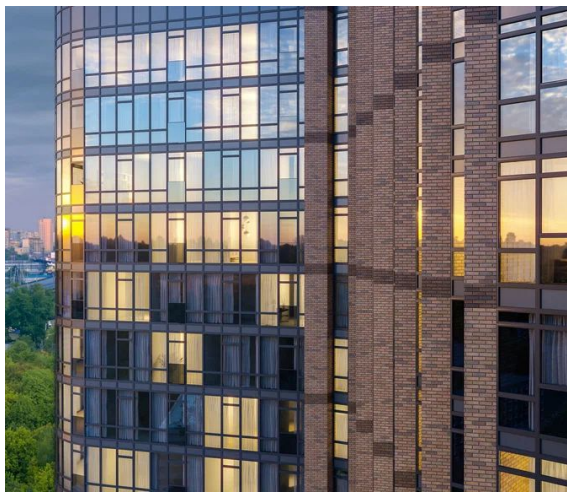

An aerial photograph of a tall, modern skyscraper with a glass facade, reflecting the sunset. The building is the central focus, surrounded by a dense urban landscape with various residential and commercial buildings, roads, and green spaces. The sky is filled with soft, golden light from the setting sun, creating a dramatic and atmospheric scene.

Apartment complex "Rezidenciya Sokol'niki"

ST. PETERSBURG

Apartment complex “Neoklassika”

ST. PETERSBURG

Apartment complex "Zvezdny" hotel

📍 SOCHI, KRASNODAR TERRITORY

Apartment complex “Zhemchuzhnyj kaskad”