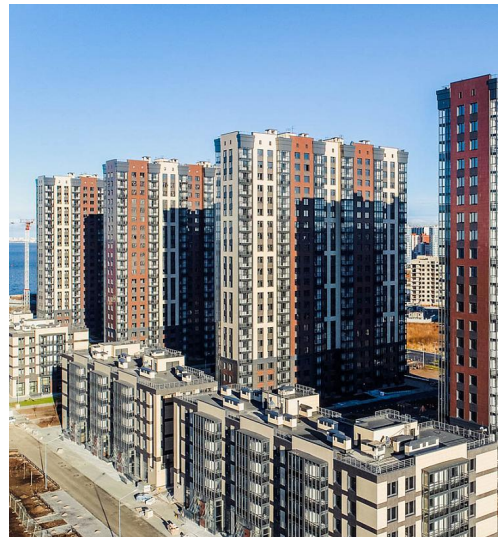

Apartment complex “Zhemchuzhnyj kaskad”

ST. PETERSBURG