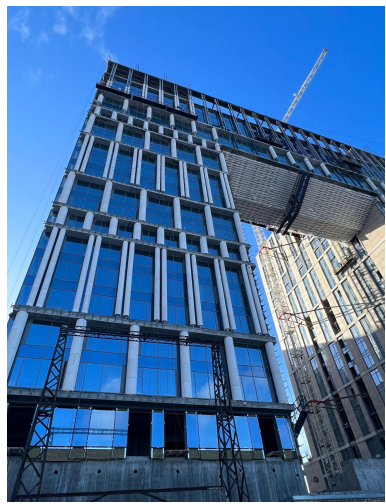

Apartment complex "Defans"

ST. PETERSBURG