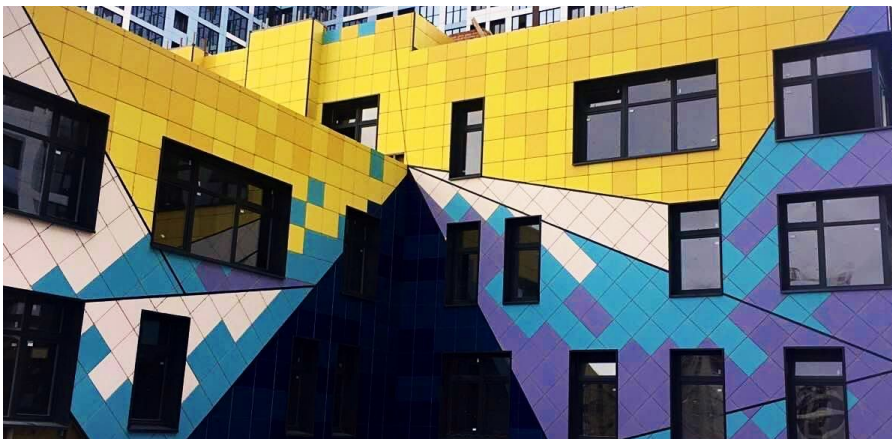

Kindergarten "Yunga", Apartment complex "Ya - romantik..."

ST. PETERSBURG